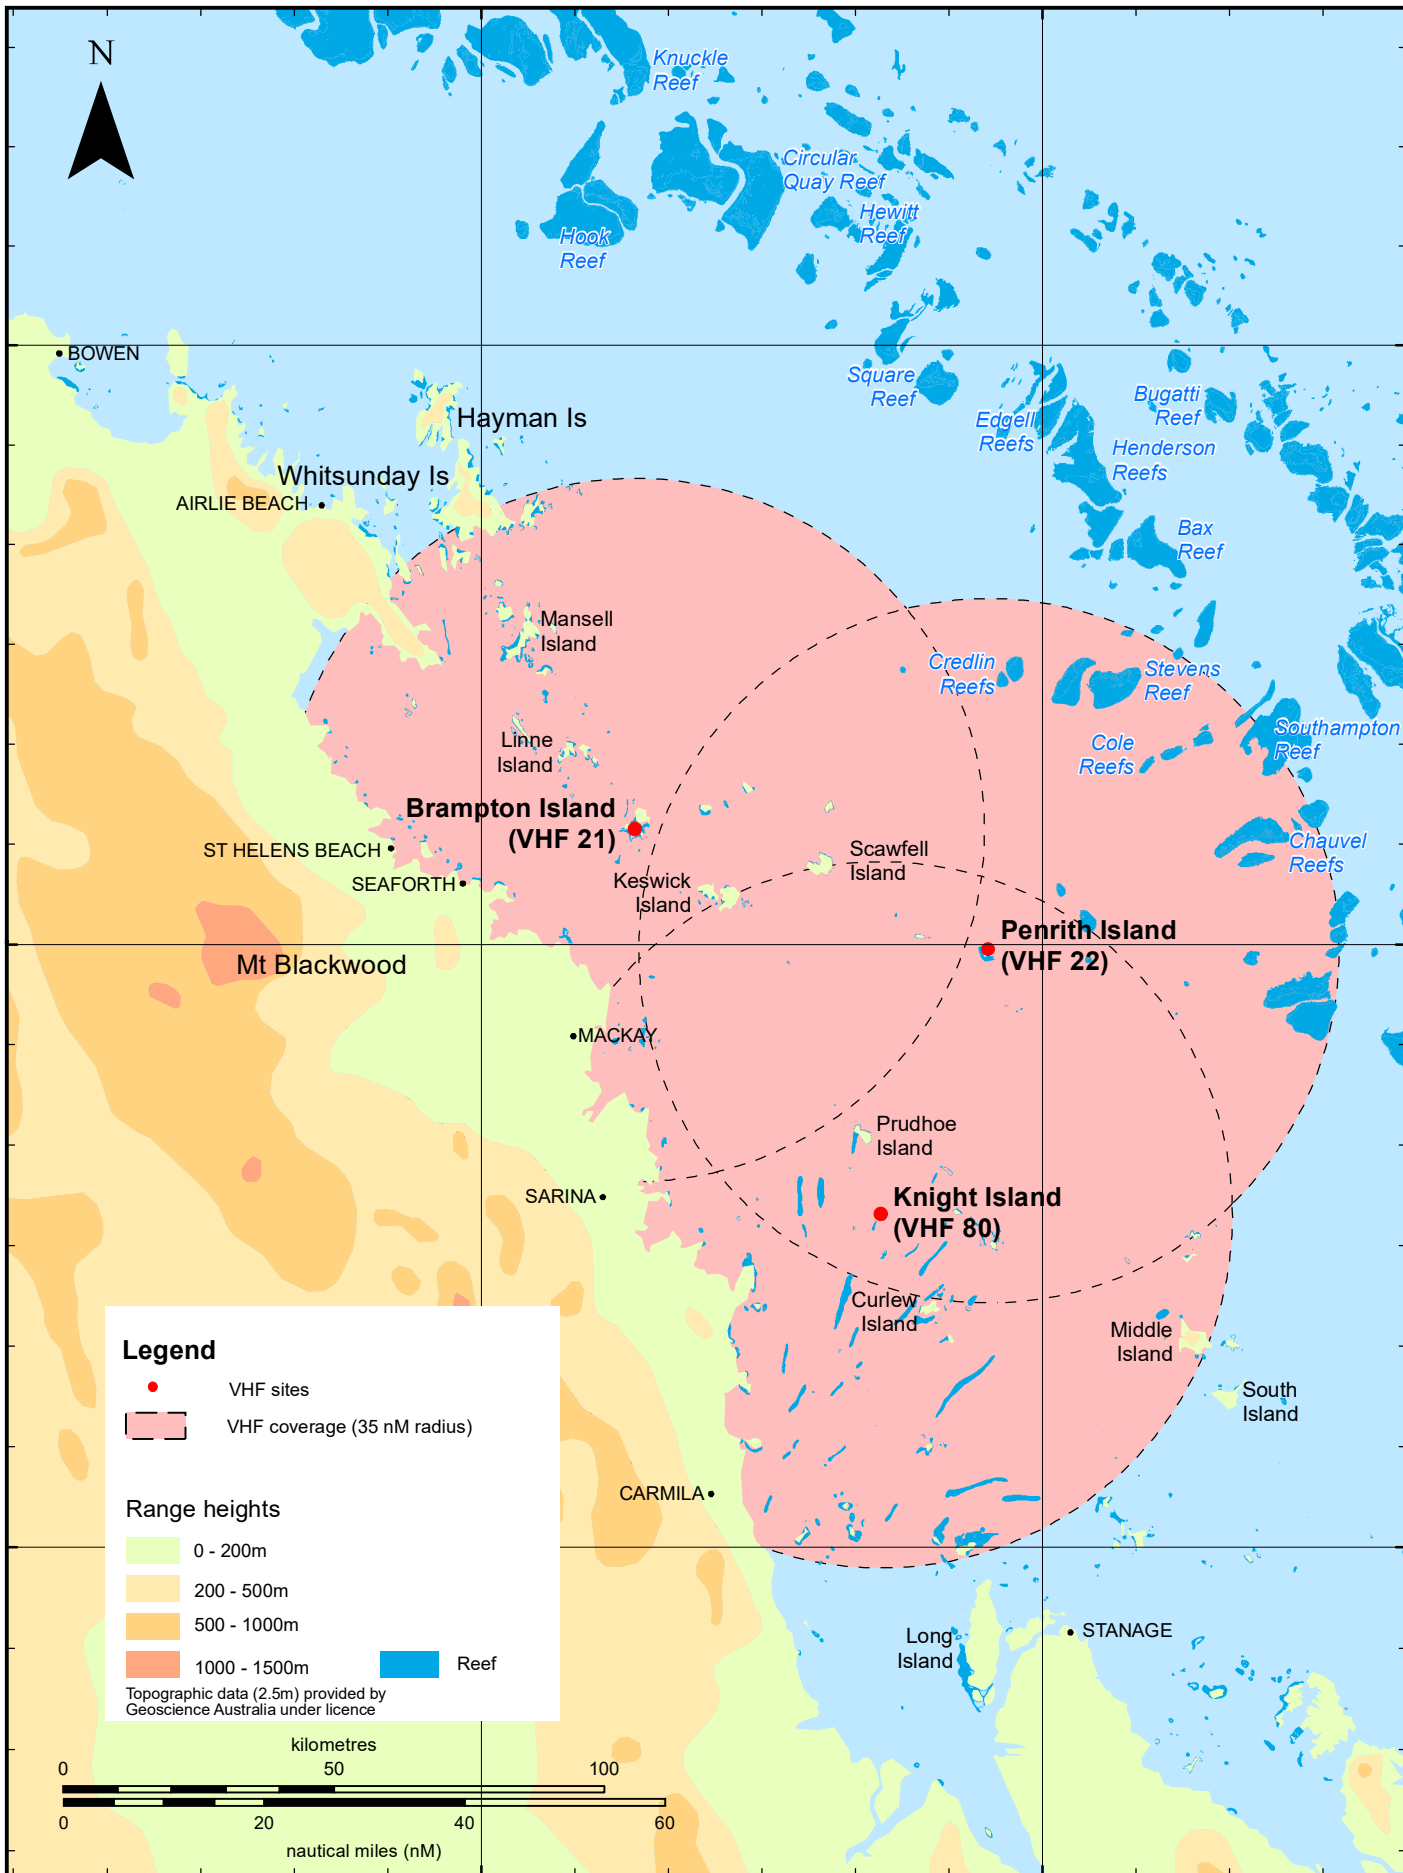

149°0'E

150°0'E

Map Datum: GDA94
Projection: World Mercator

© The State of Queensland 2021
(Transport and Main Roads)

Map C9-56

MACKAY VHF NETWORK COVERAGE

Prepared 20 December 2021
Maritime Safety Queensland
Spatial Services Unit

Mackay Region